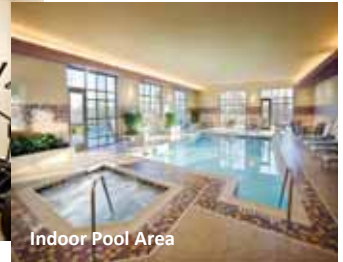

Location

The Embassy Suites Charlotte-Concord Golf Resort & Spa and Concord Convention Center are located right where you want to stay. Conveniently located off I-85 at Bruton Smith Boulevard - only 20 miles from the Charlotte-Douglas International Airport and minutes from the Concord Regional Airport. What's more, our Charlotte hotel is situated nearby Concord's historic downtown area, providing a great location close to numerous recreational activities and attractions. Charlotte Motor Speedway, home of the Coca-Cola 600 and zMax Drag Way is only a short walk away. The Concord Mills Mall, NC's largest visitor attraction is ½ mile away. The area is also home to several local businesses and corporations including Wells Fargo • TIAA Cref • IBM • Lowe's • Electrolux • Sysco • Hendrick Motorsports • UNC Charlotte • S&D Coffee • Celgard

Accommodations

11 story Atrium hotel featuring 308 spacious two-room suites. Each suite includes a comfortable sleeper sofa, as well as a well-lit dining and work table, so it's easy to work and relax. Many rooms also have covered balconies for an outstanding view of the surrounding area. The New Embassy Essentials Bedding Collection™ will ensure a great night's sleep and the suite's two HD 32" flat-panel televisions, refrigerator, microwave and other great amenities ensure that everything you need is close at hand.

Event Spaces

Over 42,000 square feet of flexible meeting space includes the state-of-the-art and luxurious 28,800 square foot Concord Ballroom. In addition, we have a wide and lavishly appointed pre-function areas, a collection of outdoor patios, terraces and an expansive open air atrium. Our experienced Sales & Event Staff will assist you in planning your event with a brilliant combination of meeting space, event technology and catering. Caring for the unique needs of each guest, our staff melds their expertise with our clients' ideas to produce extraordinary events, every time.

Leisure

Guests of our hotel will find numerous ways to make the best of their leisure time in North Carolina. You'll find a whole host entertainment and attractions nearby, including: Rocky River Golf Club • Concord Mills Mall with AMC Theaters/IMAX & NASCAR Speedpark • Charlotte Museum of History • Discovery Place • Paramount Carowinds Theme Park • US National Whitewater Center. We are also proud to be the official hotel of Charlotte Motor Speedway and located near all of the NASCAR attractions including: NASCAR Hall of Fame • Dale Earnhardt Inc. • Earnhardt Ganassi Racing • Hendrick Motorsports • Joe Gibbs Racing • Michael Waltrip Racing • Penske Racing • Richard Childress Racing • Richard Petty Motorsports • Roush Fenway Racing • Stewart-Haas Racing

Dining