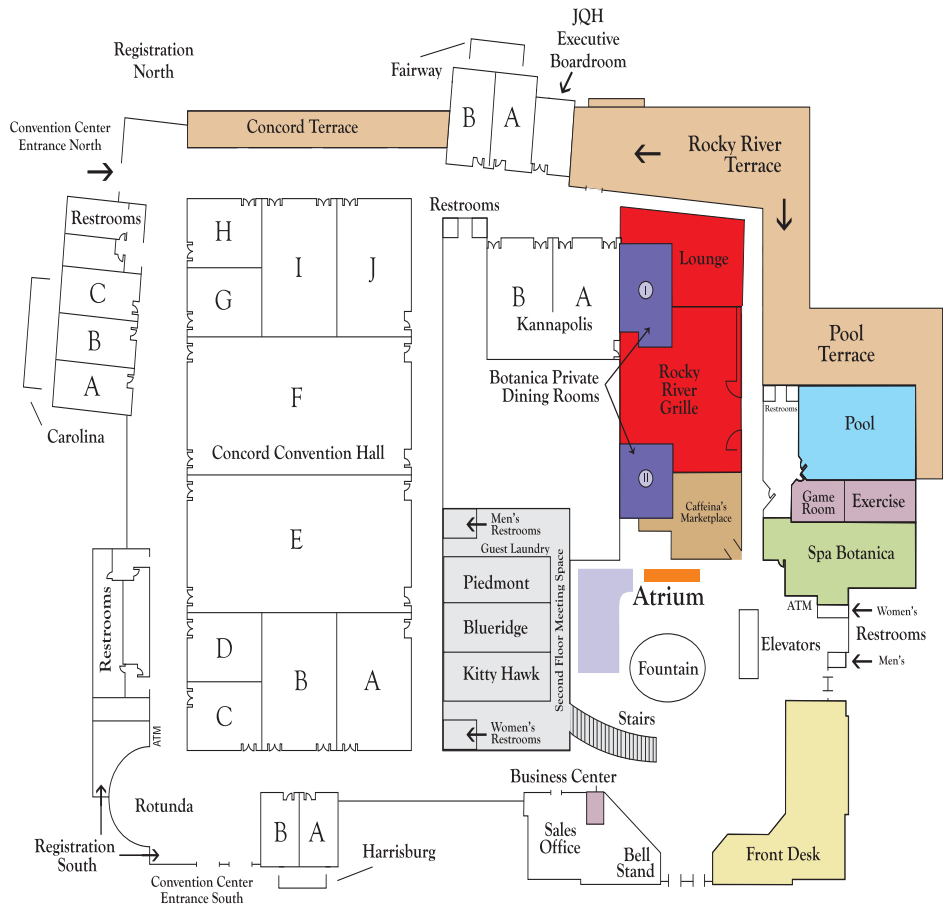

MEETING & EVENT SPACE

ROOM	SQ FT	L x W x H	THTR	CLASS	BANQ	BOOTH
Concord Convention Hall	28800	240'x120'x24'	2,090	1,440	1,260	140
Concord A	2400	60'x40'x24'	200	108	130	10
Concord B	2400	60'x40'x24'	200	108	130	9
Concord C	1200	30'x40'x24'	90	48	60	4
Concord D	1200	30'x40'x24'	90	48	60	5
Concord E	7200	60'x120'x24'	700	360	470	38
Concord F	7200	60'x120'x24'	700	360	470	38
Concord G	1200	30'x40'x24'	90	48	60	5
Concord H	1200	30'x40'x24'	90	48	60	4
Concord I	2400	60'x40'x24'	200	108	130	9
Concord J	2400	60'x40'x24'	200	108	130	10
Harrisburg	1200	30'x40'x15'	96	54	60	120
Harrisburg A	600	30'x20'x15'	45	24	30	60
Harrisburg B	600	30'x20'x15'	45	24	30	60
Carolina	2400	60'x40'x15'	195	120	150	240
Carolina A	800	20'x40'x15'	60	30	40	80
Carolina B	800	20'x40'x15'	60	30	40	80
Carolina C	800	20'x40'x15'	60	30	40	80
JQH Boardroom	735	35'x21'x15'	Conference Table for 16			
Kannapolis	3500	50'x70'x16'	300	180	230	340
Kannapolis A	1750	50'x35'x16'	162	81	110	170
Kannapolis B	1750	50'x35'x16'	162	84	120	170
Fairway	1932	42'x46'x15'	144	84	100	200
Fairway A	966	42'x23'x15'	70	36	50	100
Fairway B	966	42'x23'x15'	70	36	50	100
Blueridge	812	28'x29'x9'	60	45	40	75
Kitty Hawk	812	28'x29'x9'	60	45	40	75
Piedmont	812	28'x29'x9'	60	45	40	75
Bontanica I	924	42'x22'x13'	27	54	50	75
Bontanica II	550	25'x22'x13'	15	30	40	50

Event Spaces

Over 42,000 square feet of flexible meeting space includes the state-of-the-art and luxurious 28,800 square foot Concord Ballroom. In addition, we have a wide and lavishly appointed pre-function areas, a collection of outdoor patios, terraces and an expansive open air atrium. Our experienced Sales & Event Staff will assist you in planning your event with a brilliant combination of meeting space, event technology and catering. Caring for the unique needs of each guest, our staff melds their expertise with our clients' ideas to produce extraordinary events, every time.