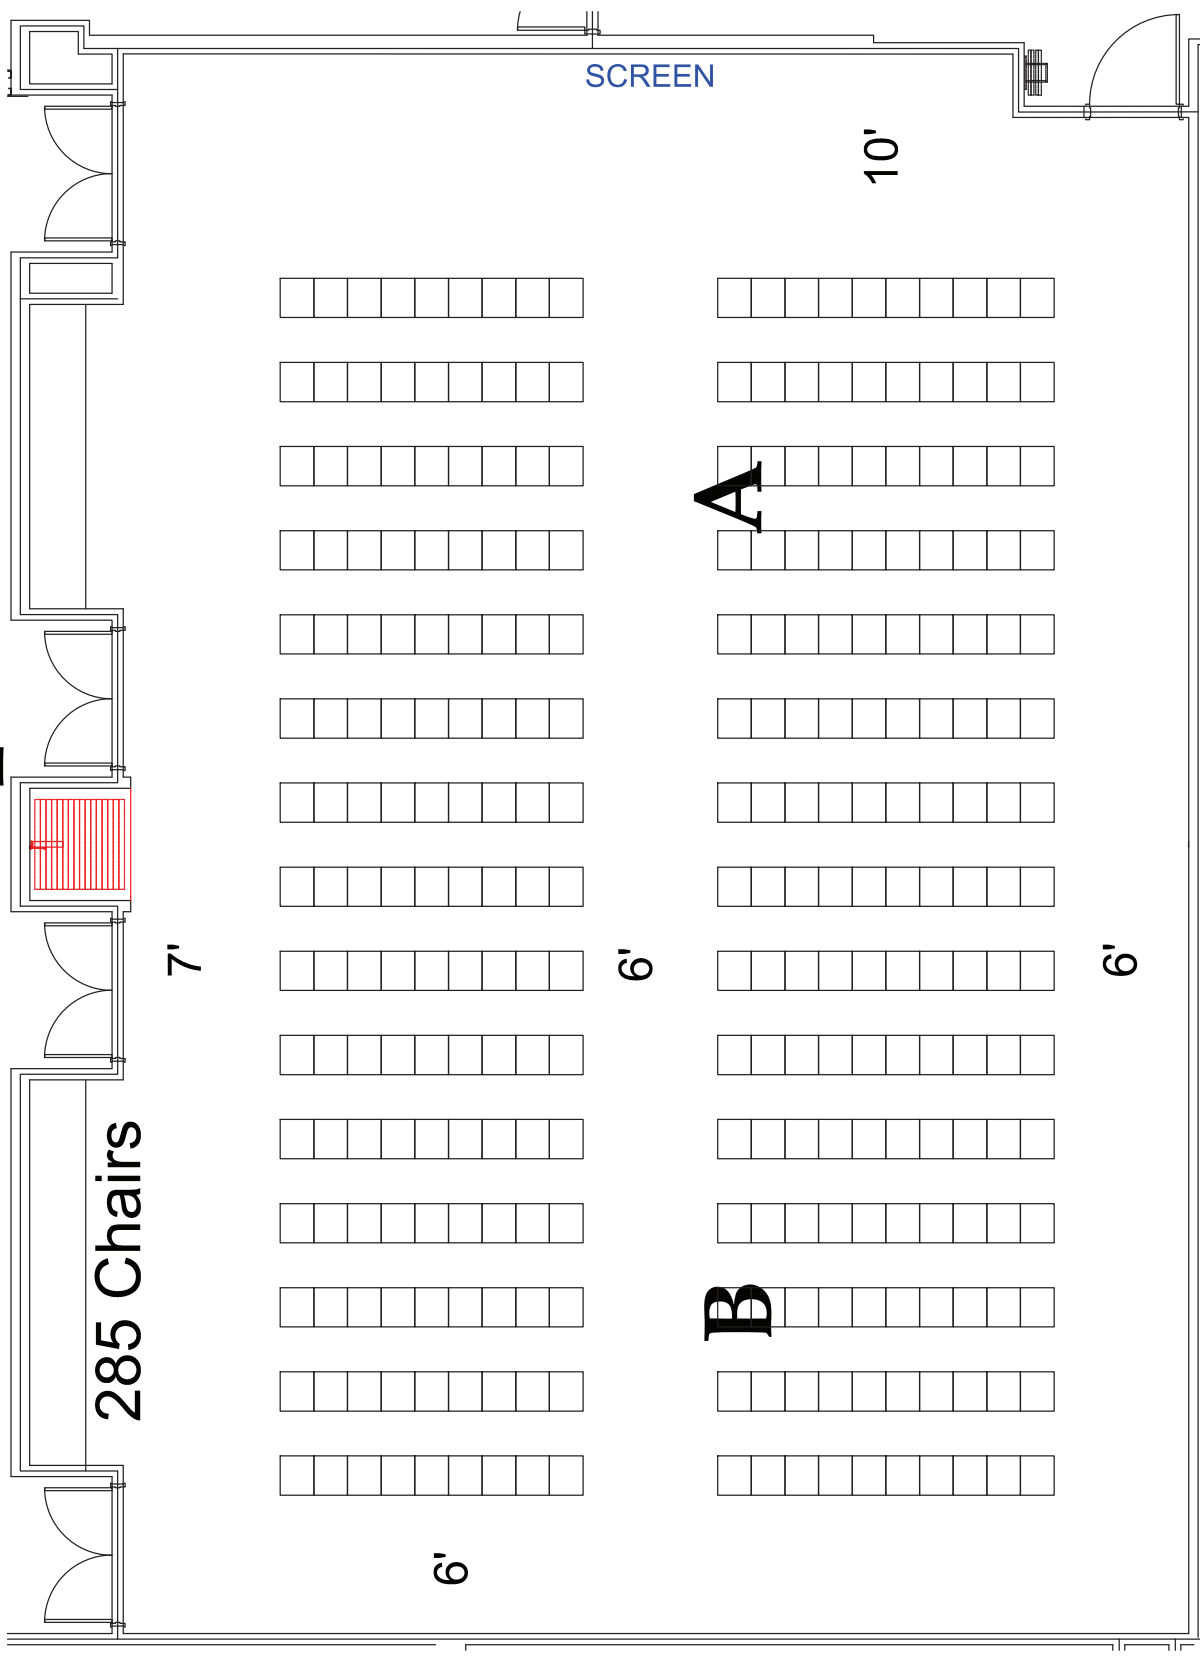

# Kannapolis

285 Chairs

7'

SCREEN

10'

A

6'

B

6'

6'