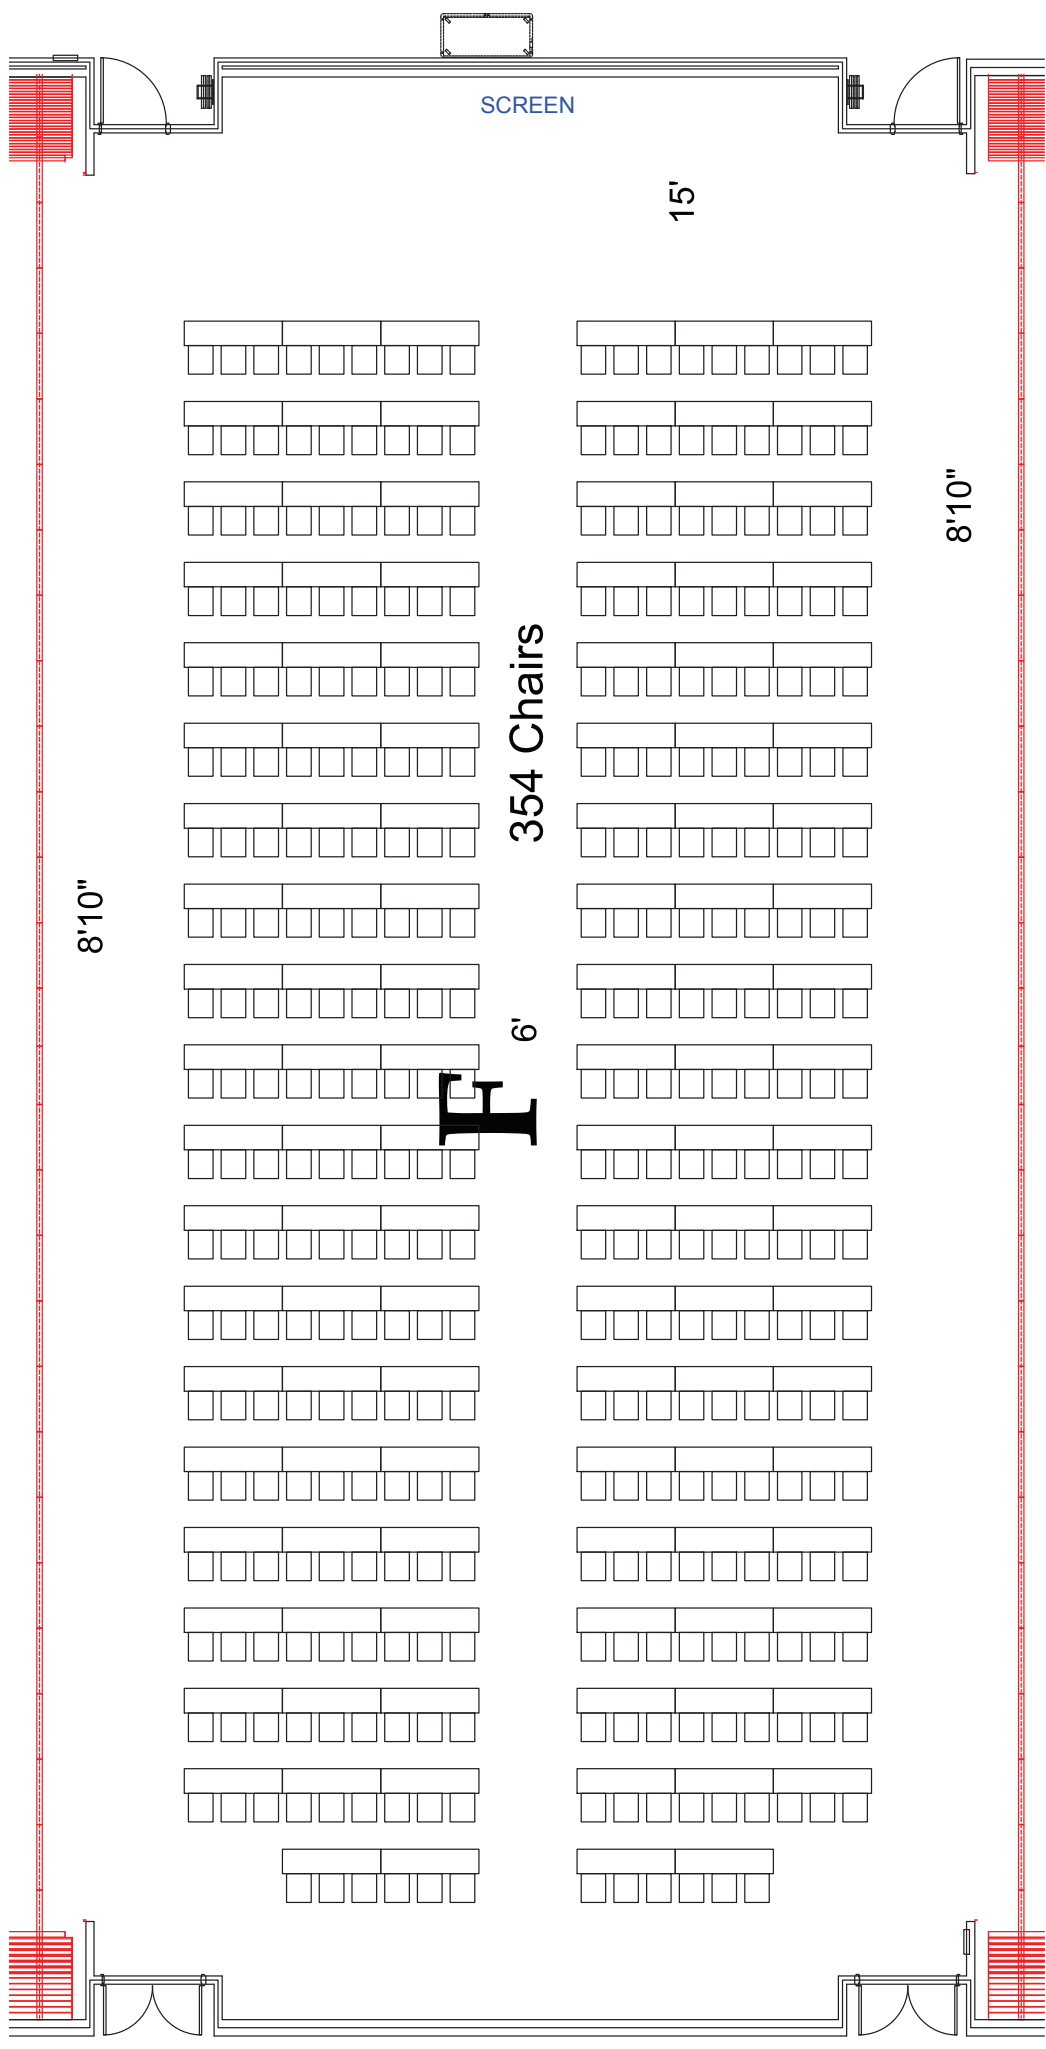

Concord

SCREEN

15'

8'10"

8'10"

354 Chairs

F

6'