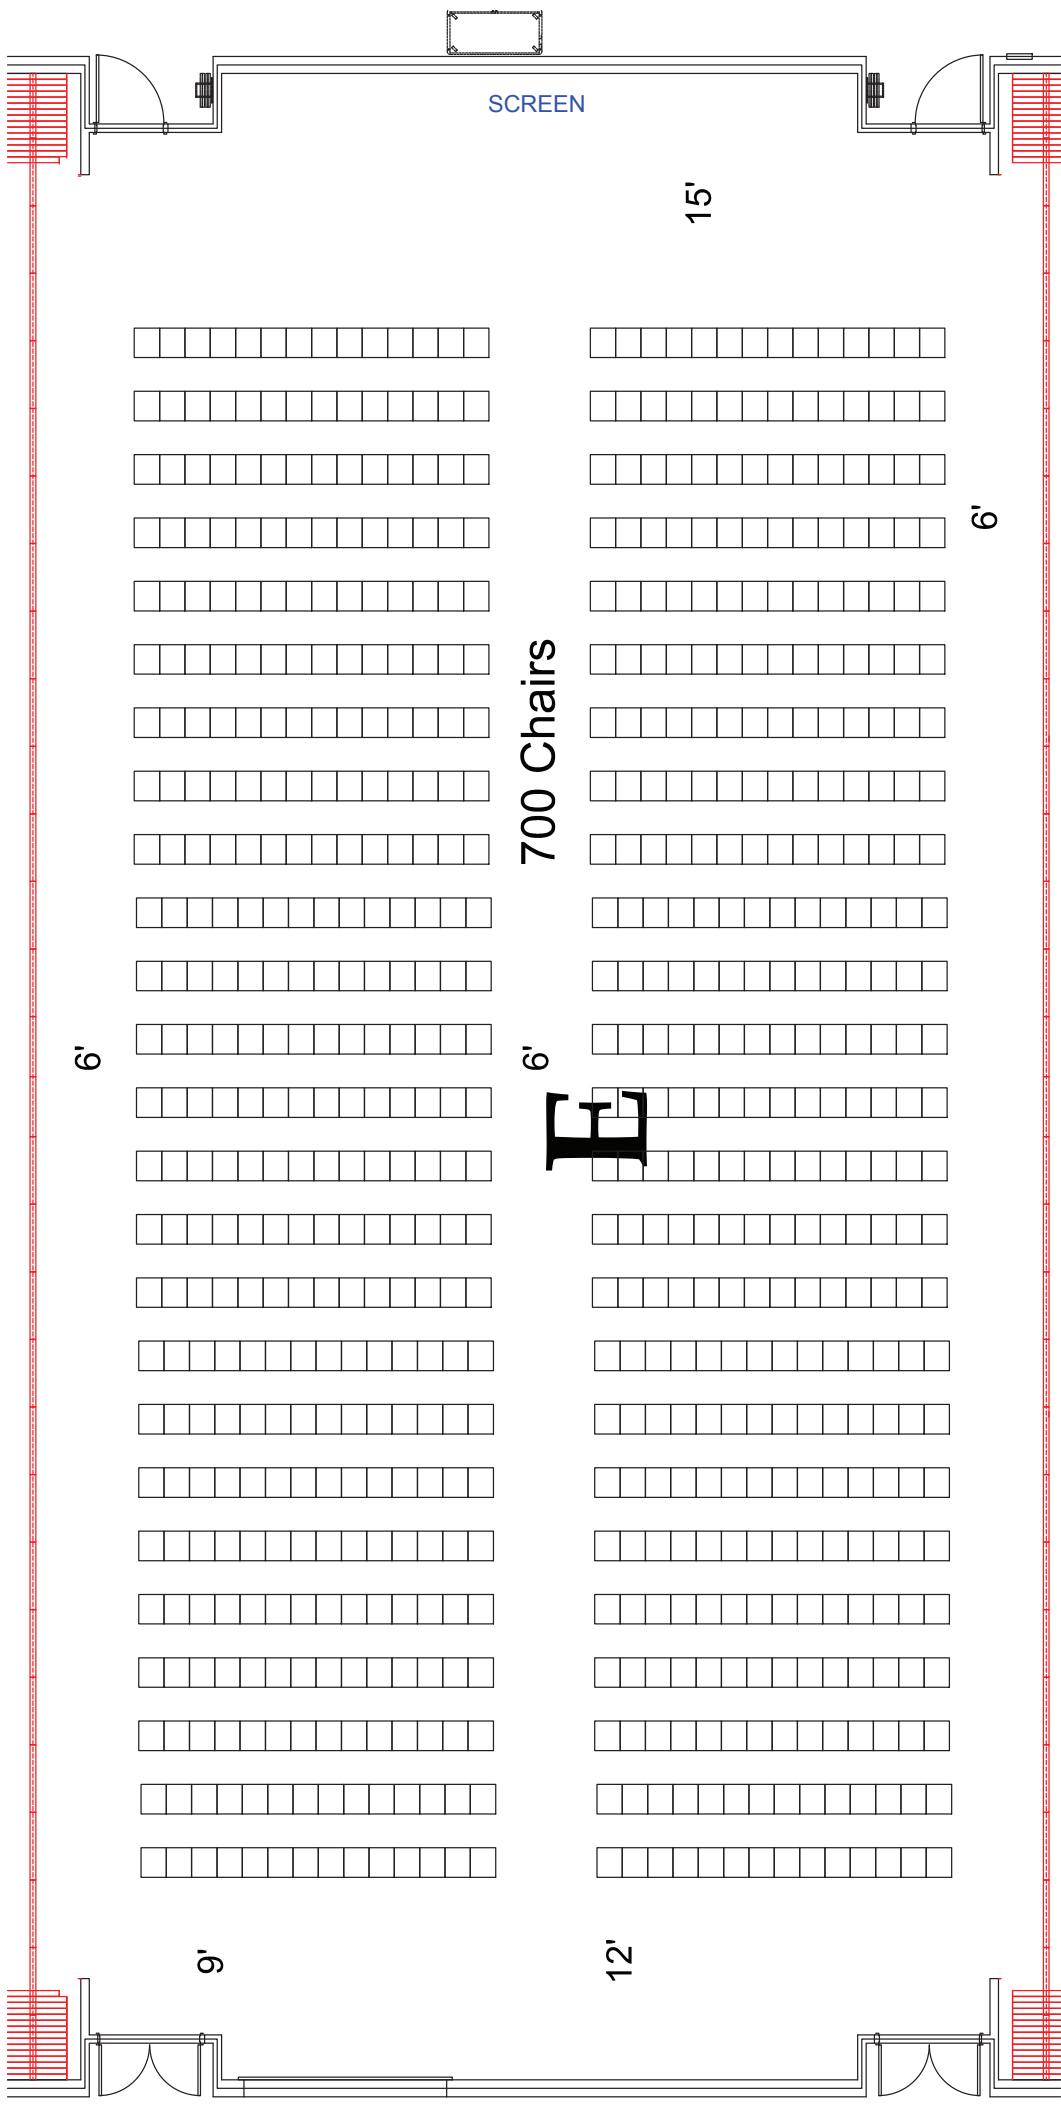

Concord

SCREEN

15'

6'

700 Chairs

E

6'

6'

9'

12'