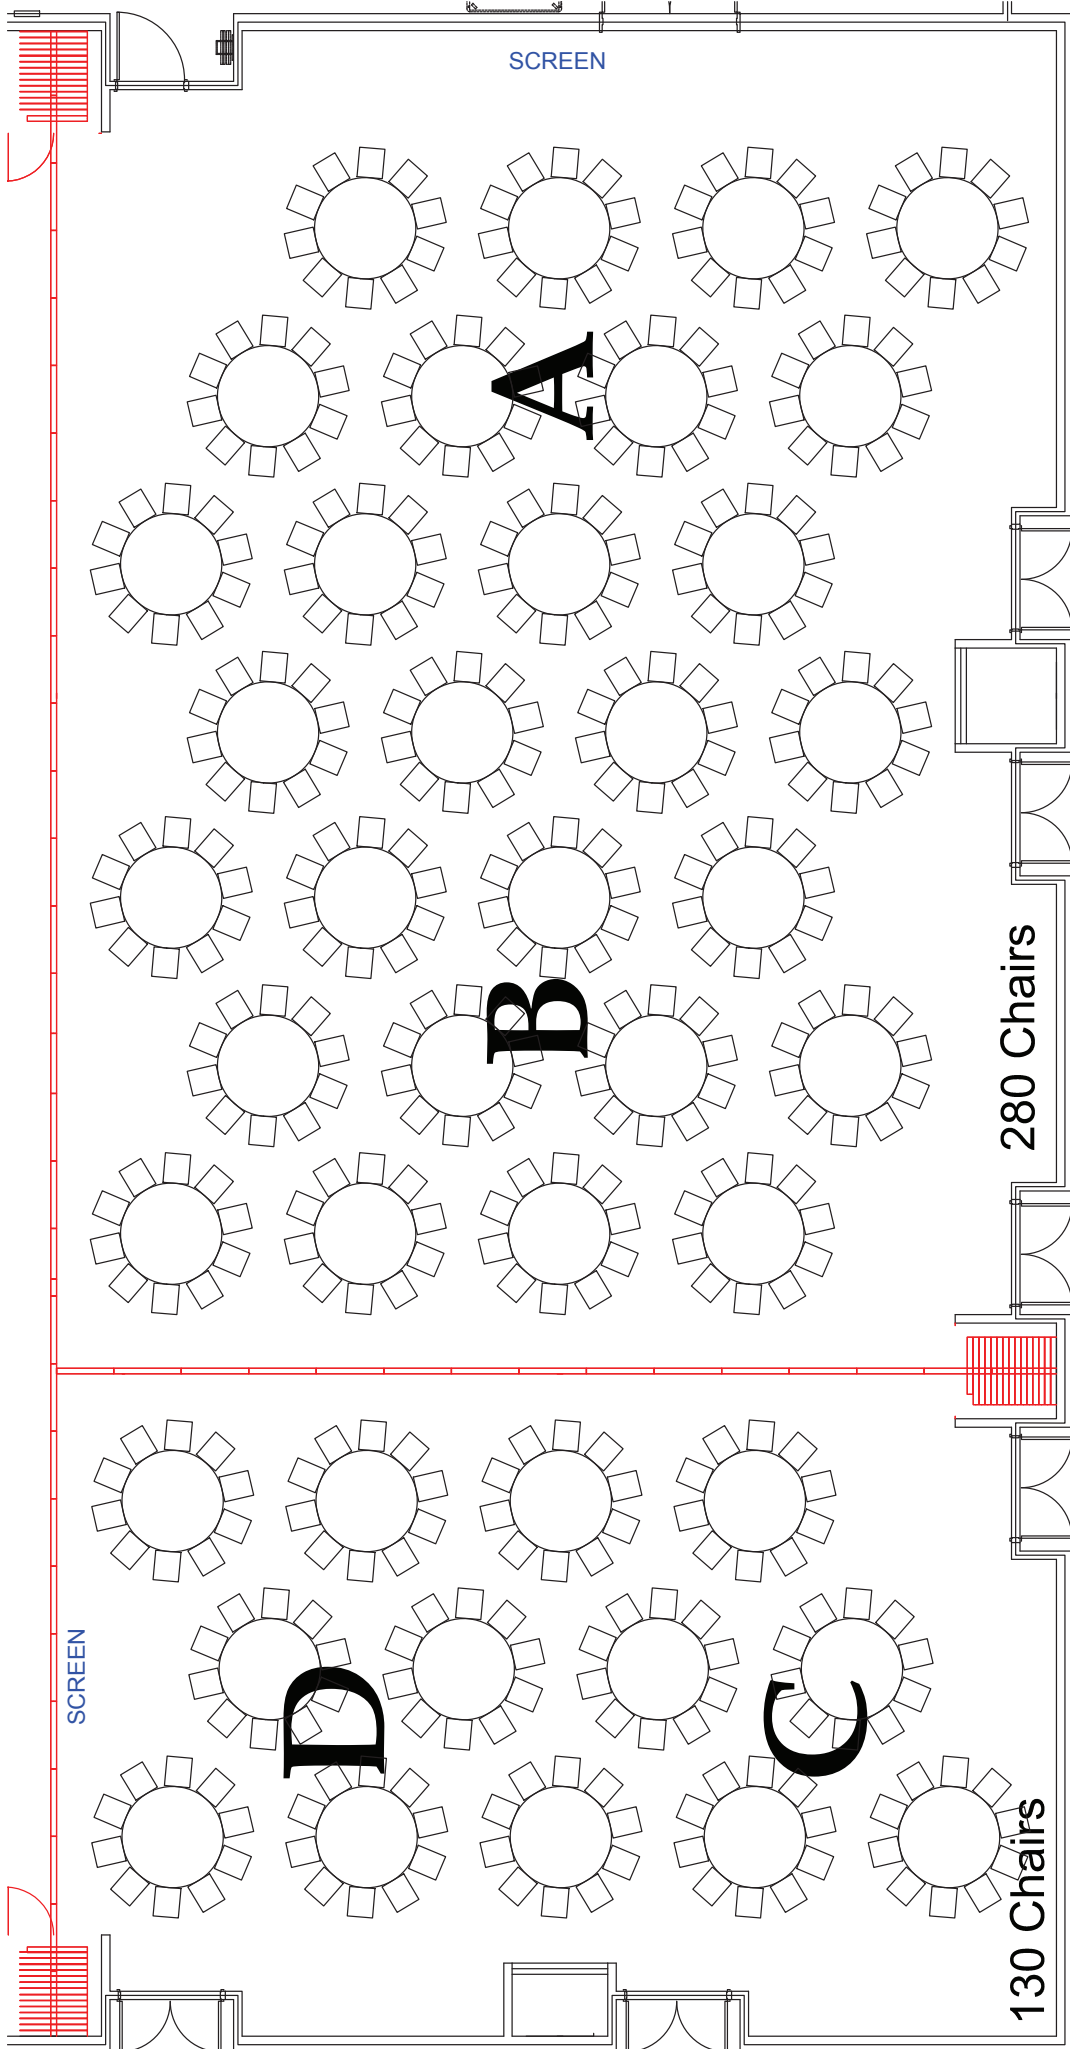

Concord

SCREEN

A

B

D

C

SCREEN

280 Chairs

130 Chairs