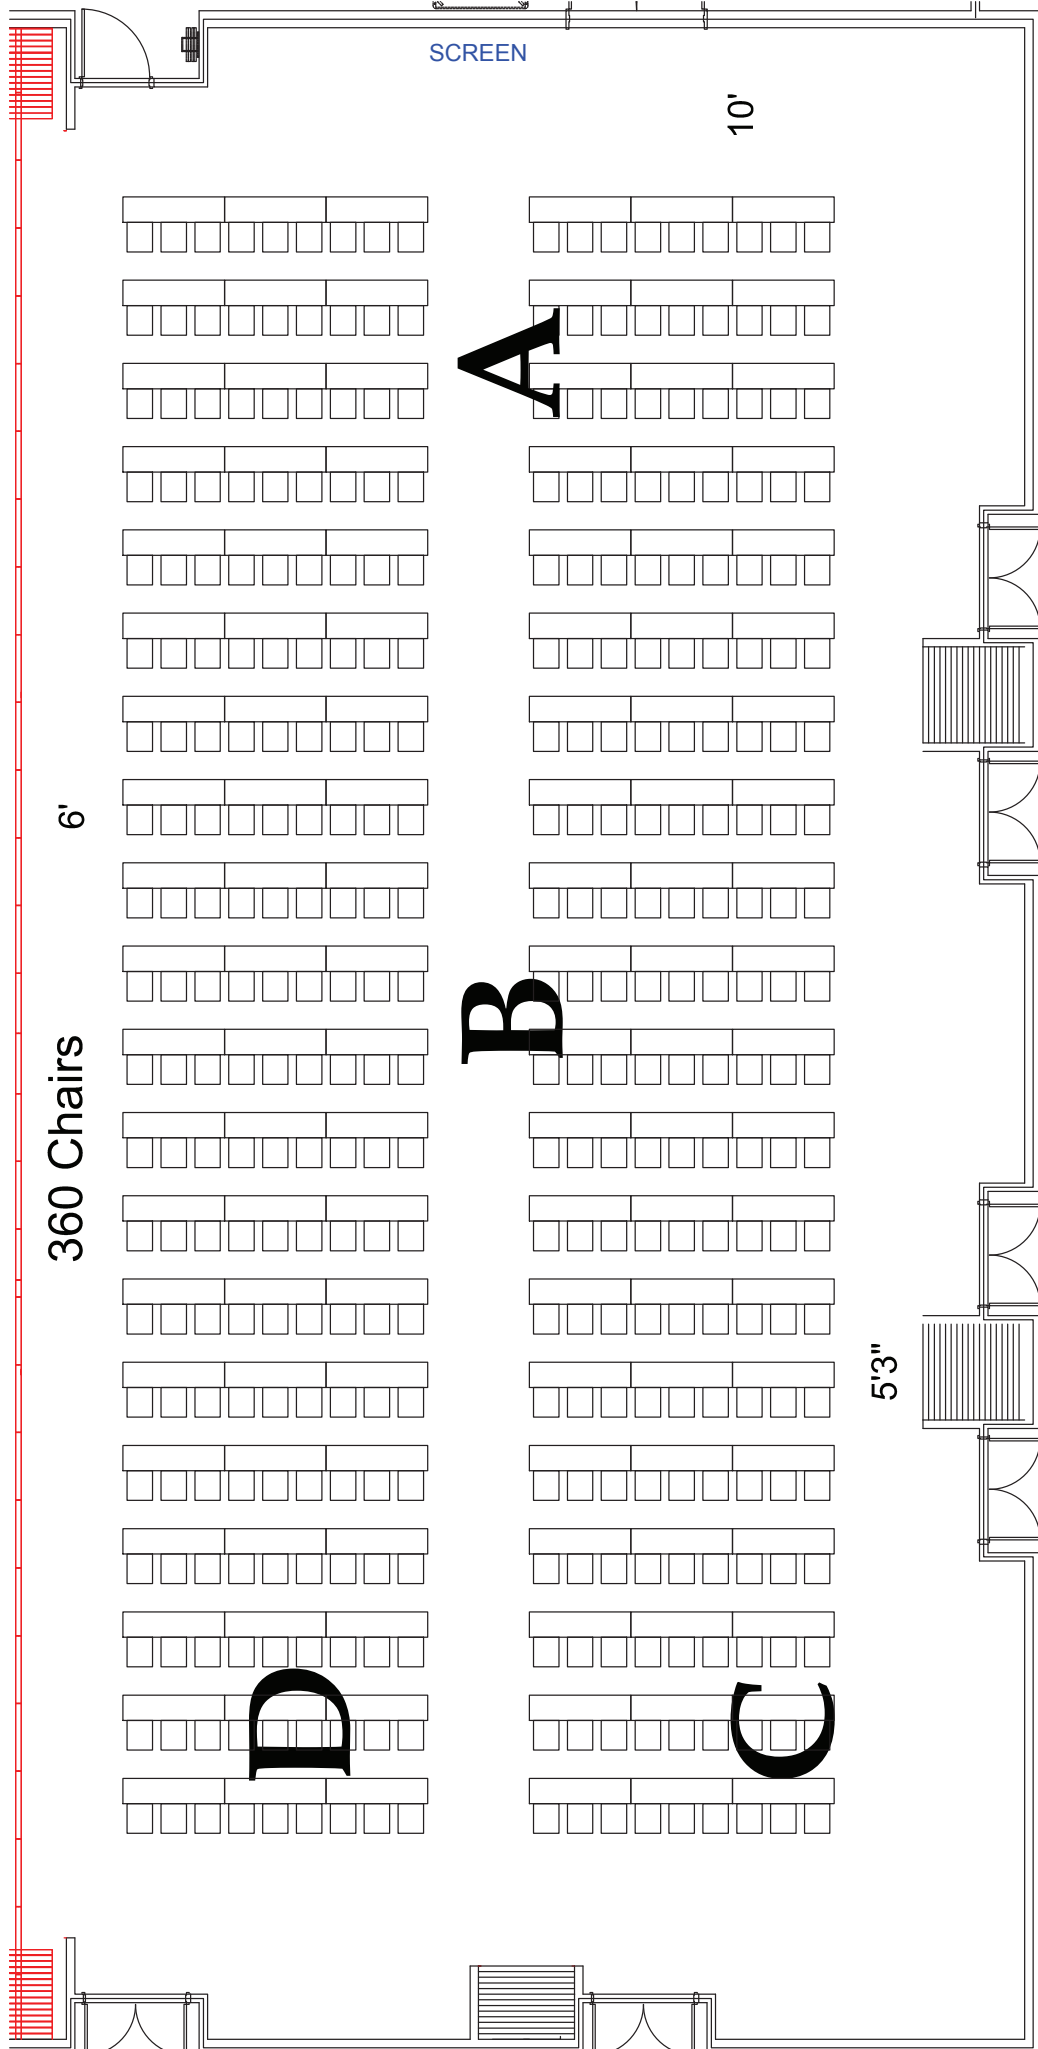

# Concord

SCREEN

10'

6'

360 Chairs

5'3"

A

B

D

C